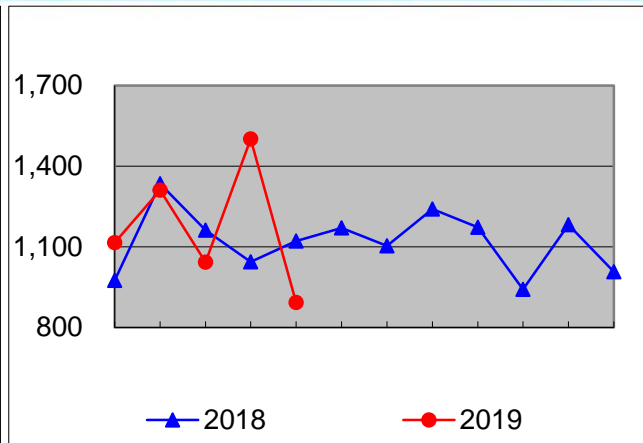

电子通讯

Vertical blue bar with four white circles and floral patterns.

[Blue header bar]

- 2019 4 26 2019
- <http://rs.p5w.net/html/95854.shtml>
- 2019 4 29~5 8
- 2019 5 8
- 2019 5 15~22
- 2019 5 23 2019
- 2019 5 23~24 2019
- 2019 6 11 2019
- 2019 6 19 &
- 2019 6 20 2019
- 2019 6 25

- <http://www.sz-expressway.com>
- 2019 2 5 2018 2 15
- 5.4 13.8 2014 3 31 24
- 2019 3 1 2018 3 12

1.

8%

4. 2019

58.09 2019 2019 22.36

2019 7~8

2020

8%