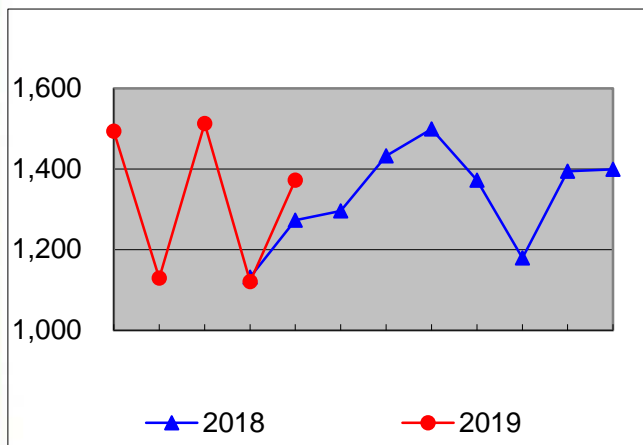

电子通讯

Vertical blue bar with four white circles and floral patterns.

[Blue header bar]

- 2019 4 26 2019
- <http://rs.p5w.net/html/95854.shtml>
- 2019 4 29~5 8
- 2019 5 8
- 2019 5 15~22
- 2019 5 23 2019
- 2019 5 23~24 2019
- 2019 6 11 2019
- 2019 6 19 &
- 2019 6 20 2019
- 2019 6 25

- <http://www.sz-expressway.com>
- 2019 2 5 2018 2 15
- 5.4 13.8 2014 3 31 24
- 2019 3 1 2018 3 12

1.

8%

4. 2019

58.09 2019 2019 22.36

2019 7~8

2020

8%