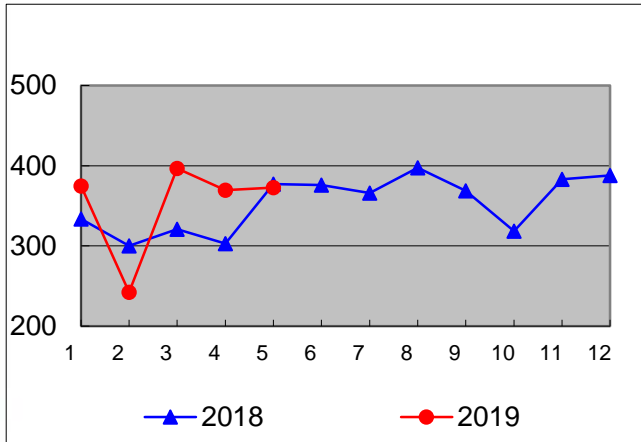

电子通讯

Vertical blue bar with four white circles and floral patterns.

[Blue header bar]

- 2019 4 26 2019
- <http://rs.p5w.net/html/95854.shtml>
- 2019 4 29~5 8
- 2019 5 8
- 2019 5 15~22
- 2019 5 23 2019
- 2019 5 23~24 2019
- 2019 6 11 2019
- 2019 6 19 &
- 2019 6 20 2019
- 2019 6 25

- <http://www.sz-expressway.com>
- 2019 2 5 2018 2 15
- 5.4 13.8 2014 3 31 24
- 2019 3 1 2018 3 12

1.

8%

4. 2019

58.09 2019 2019 22.36

2019 7~8

2020

8%