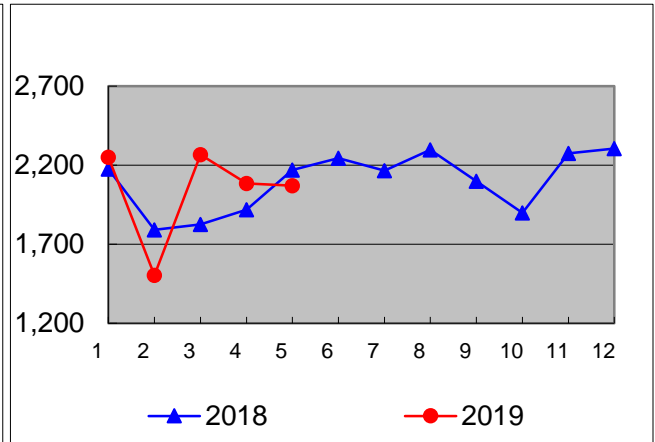

电子通讯

Vertical blue bar with four white circles and floral patterns.

[Blue header bar]

- 2019 4 26 2019
- <http://rs.p5w.net/html/95854.shtml>
- 2019 4 29~5 8
- 2019 5 8
- 2019 5 15~22
- 2019 5 23 2019
- 2019 5 23~24 2019
- 2019 6 11 2019
- 2019 6 19 &
- 2019 6 20 2019
- 2019 6 25

- <http://www.sz-expressway.com>
- 2019 2 5 2018 2 15
- 5.4 13.8 2014 3 31 24
- 2019 3 1 2018 3 12

1.

8%

4. 2019

58.09 2019 2019 22.36

2019 7~8

2020

8%