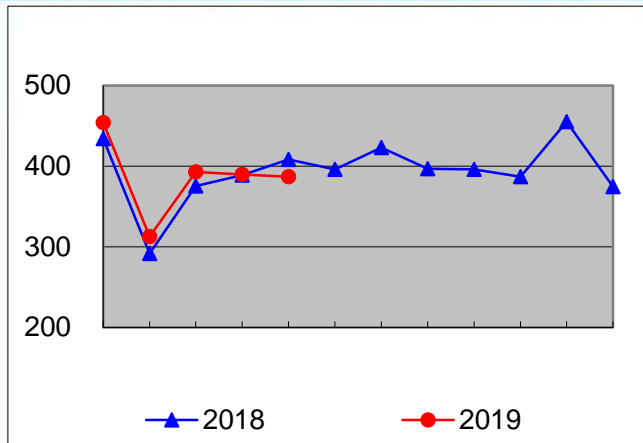

电子通讯

Vertical blue bar with four white circles and floral patterns.

[Blue header bar]

- 2019 4 26 2019
- <http://rs.p5w.net/html/95854.shtml>
- 2019 4 29~5 8
- 2019 5 8
- 2019 5 15~22
- 2019 5 23 2019
- 2019 5 23~24 2019
- 2019 6 11 2019
- 2019 6 19 &
- 2019 6 20 2019
- 2019 6 25

- <http://www.sz-expressway.com>
- 2019 2 5 2018 2 15
- 5.4 13.8 2014 3 31 24
- 2019 3 1 2018 3 12

1.

8%

4. 2019

58.09 2019 2019 22.36

2019 7~8

2020

8%